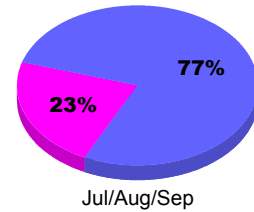

**Membership Results
2012-2013**

**Membership
2011-2012**

Month	Net Memb Goal	Actual New Memb	Actual Dropped Memb	Gain/Loss of Memb	Gain/Loss of Memb
Jul/Aug/Sep		356	-193	163	60
Totals		356	-193	163	60

Membership Results 2012-2013

Goal, New, Dropped, Gain/Loss

Comparison of Membership Gain/Loss

Current Year Compared to the Previous Year

Gender Comparison 2012-2013

Male Female