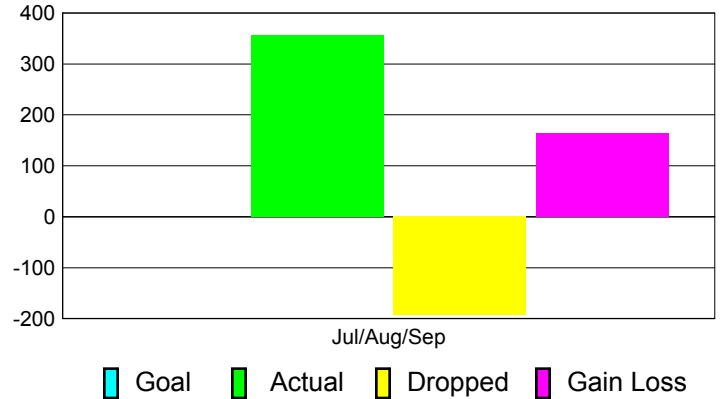

Membership Results 2012-2013

Goal, New, Dropped, Gain/Loss