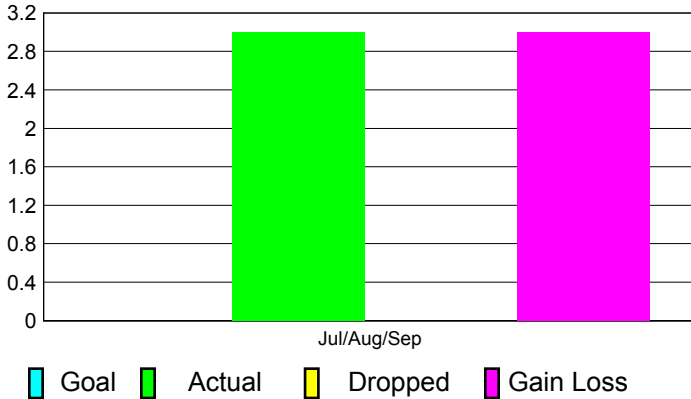

2012-2013 GMT Reports for District (or Undistricted) **District 324B1**

GMT: **M NAGARAJAN**

Location: **INDIA**

GMT CA: **6**

CLUBS

**Club Results
2012-2013**

**Clubs
2011-2012**

Month	New Club Goal	Actual New Clubs	Actual Dropped Clubs	Gain/Loss of Clubs	Gain/Loss of Clubs
Jul/Aug/Sep		3	0	3	0
Totals		3	0	3	0

Club Results 2012-2013

Goal, New, Dropped, Gain/Loss

Comparison of Club Gain/Loss

Current Year Compared to the Previous Year

YTD Status Quo Clubs 2012-2013

Status Quo Clubs Compared to Status Quo Members

MEMBERSHIP